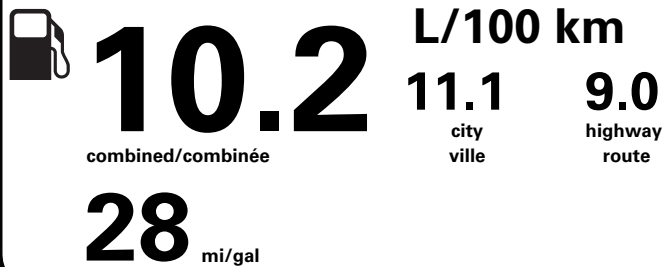

Fuel Consumption / Consommation de carburant

Annual fuel **COST**
for an annual distance of 20,000 km, and an average fuel price of $1.00 per litre

$ 2 040

Coût annuel en carburant

pour une distance annuelle de 20 000 km, et un prix moyen du carburant de 1,00 $ par litre

Small SUVs range from /
Les petites VUS font entre

1.8 - 14.6 L_e/100 km

L_e is gasoline litre equivalent
L_e signifie litre équivalent d'essence

Carbon Dioxide Rating / Indice de dioxyde de carbone

Tailpipe emissions only / Émissions du tuyau d'échappement seulement

Smog Rating / Indice de Smog

Estimates are based on Government of Canada approved criteria and testing methods. Vehicle's actual fuel consumption will vary.

Estimations établies selon des méthodes d'essai et des critères approuvés par le gouvernement du Canada. La consommation de carburant réelle du véhicule variera.

For more information visit

vehicles.nrcan.gc.ca

Pour plus d'information visitez

vehicules.nrcan.gc.ca

U.S. GOVERNMENT SAFETY RATINGS
COTES DE SÉCURITÉ DU GOUVERNEMENT AMÉRICAIN

Overall Vehicle Score / Cote globale du véhicule	★★★★★
Frontal Crash / Collision frontale	★★★★★
Side Crash / Collision latérale	★★★★★
Rollover / Capotage	★★★★

Star ratings range from 1 to 5 stars (*****), with 5 being the highest. Les cotes varient de 1 à 5 étoiles (*****), 5 étant la cote la plus élevée.

Source: U.S. National Highway Traffic Safety Administration
For more information / Pour de plus amples renseignements
www.safercar.gov

3FMCR9D93NRD85489

BUILT WILD

The FordPass Connect™ modem is active and sending vehicle data (e.g., diagnostics) to Ford. See in-vehicle Settings for connectivity options.

FordPass Connect™ service and FordPass™ App required for certain remote features (see App Terms for more information). Connected service and related feature functionality is subject to compatible AT&T-network availability. Evolving technology / cellular networks may affect functionality and availability, or continued provision of some features, prohibiting them from functioning. Message and data rates may apply. See your local Ford website for our privacy policy.

Scan code not operational at this time

FOR PLANT USE ONLY

Insist on Ford Protect! The only extended service plan fully backed by Ford and honored at every Ford dealership in the US and Canada. See your Ford dealer for additional details, or visit www.ford.ca for more information.

Personalize your vehicle with Ford Custom Accessories. Genuine Ford Accessories are engineered for your vehicle and can be included under the Ford New Vehicle Limited Warranty. Certain conditions, limitations and exclusions apply. See your Dealer for details.