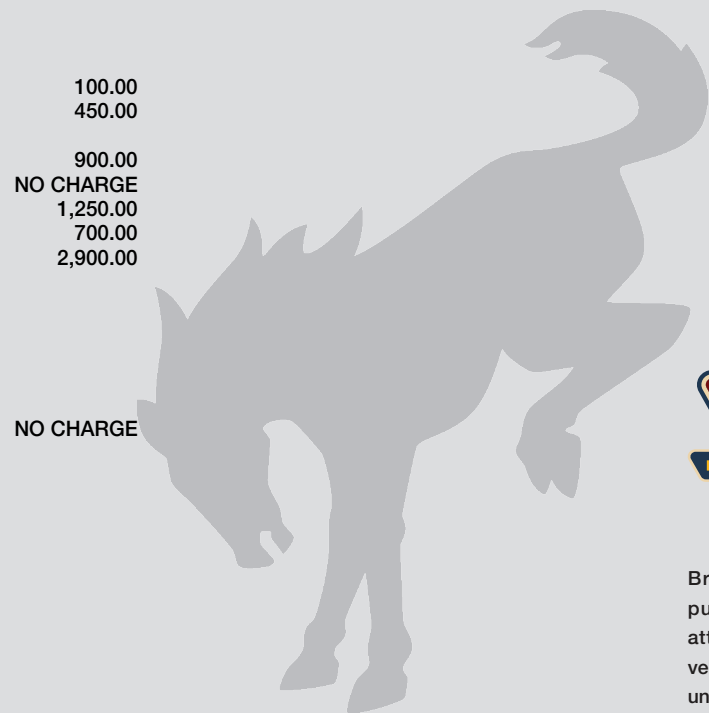

**WARRANTY**

- 3 YR/60,000 KM BASIC
- 5YEAR/100,000 KM POWERTRAIN
- ROADSIDE ASSISTANCE 24 HRS

**INCLUDED ON THIS VEHICLE**

(MSRP)\*

**OPTIONAL EQUIPMENT/OTHER**

2022 MODEL YEAR	
FEDERAL EXCISE TAX	100.00
HOT PEPPER RED TC	450.00
.EQUIPMENT GROUP 400A	
POWER MOONROOF	900.00
50 STATE EMISSIONS	NO CHARGE
FORD CO-PILOT360 ASSIST+	1,250.00
CLASS II TRAILER TOW PACKAGE	700.00
PREMIUM PACKAGE	2,900.00
.DUAL ZONE AUTO TEMP AC	
.HD RADIO	
.REAR PARKING SENSORS	
.WIRELESS CHARGING PAD	
.B&O SOUND SYSTEM,10 SPEAKERS	
.UNIVERSAL GARAGE DOOR OPENER	
FRONT LICENSE PLATE BRACKET	NO CHARGE