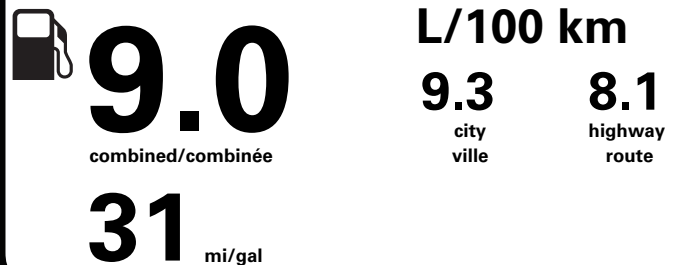

Fuel Consumption / Consommation de carburant

Annual fuel **COST**
for an annual distance of 20,000 km, and an average fuel price of $1.45 per litre

$ 2 610

Coût annuel en carburant

pour une distance annuelle de 20 000 km, et un prix moyen du carburant de 1,45 $ par litre

Small SUVs range from / Les petits VUS font entre

1.9 - 16.5 L_e/100 km

L_e is gasoline litre equivalent
L_e signifie litre équivalent d'essence

Carbon Dioxide Rating / Indice de dioxyde de carbone

Tailpipe emissions only / Émissions du tuyau d'échappement seulement

Smog Rating / Indice de Smog

Estimates are based on Government of Canada approved criteria and testing methods. Vehicle's actual fuel consumption will vary.

Estimations établies selon des méthodes d'essai et des critères approuvés par le gouvernement du Canada. La consommation de carburant réelle du véhicule variera.

For more information visit

vehicles.nrcan.gc.ca

Pour plus d'information visitez

vehicules.nrcan.gc.ca

U.S. GOVERNMENT SAFETY RATINGS
COTES DE SÉCURITÉ DU GOUVERNEMENT AMÉRICAIN

Overall Vehicle Score / Cote globale du véhicule	★★★★★
Frontal Crash / Collision frontale	★★★★★
Side Crash / Collision latérale	★★★★★
Rollover / Capotage	★★★★

Star ratings range from 1 to 5 stars (*****), with 5 being the highest. Les cotes varient de 1 à 5 étoiles (*****), 5 étant la cote la plus élevée.

Source: U.S. National Highway Traffic Safety Administration
For more information / Pour de plus amples renseignements
www.safercar.gov

3FMCR9B62RRE57443

Ford FORD PROTECT
Insist on Ford Protect! The only extended service plan fully backed by Ford and honored at every Ford dealership in the US and Canada. See your Ford dealer for additional details, or visit www.ford.ca for more information.

Personalize your vehicle with Ford Custom Accessories. Genuine Ford Accessories are engineered for your vehicle and can be included under the Ford New Vehicle Limited Warranty. Certain conditions, limitations and exclusions apply. See your Dealer for details.

Scan code not operational at this time

FOR PLANT USE ONLY